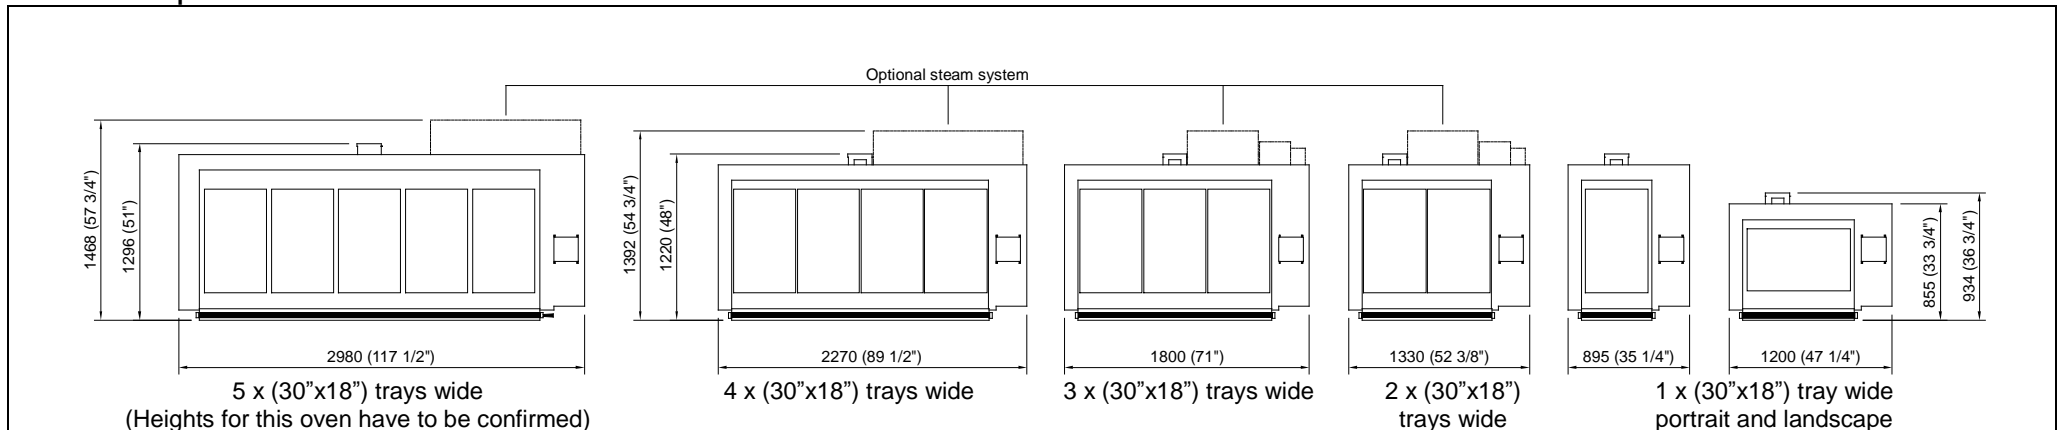

Guide to *Compacta* Deck Oven dimensions

Height*

* All oven models are illustrated with 8" (high crown) doors.

Width/Depth

Please note: allow extra space if opting for Water Drop as illustrated on the above diagrams