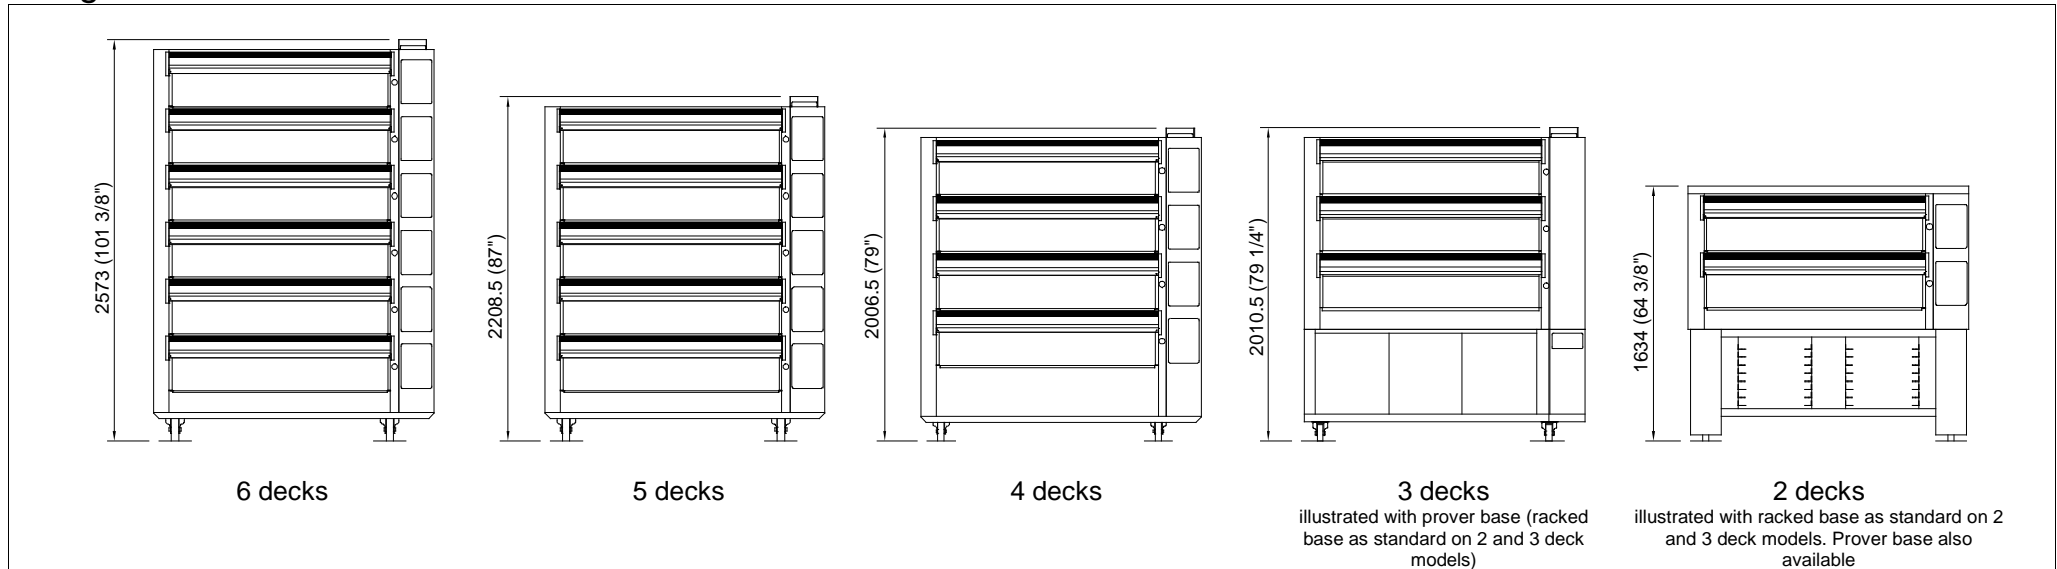

Guide to *Compacta* Deck Oven dimensions

Height*

* All oven models are illustrated with 8" (high crown) doors.

Width/Depth

Please note: allow extra space if opting for Water Drop as illustrated on the above diagrams